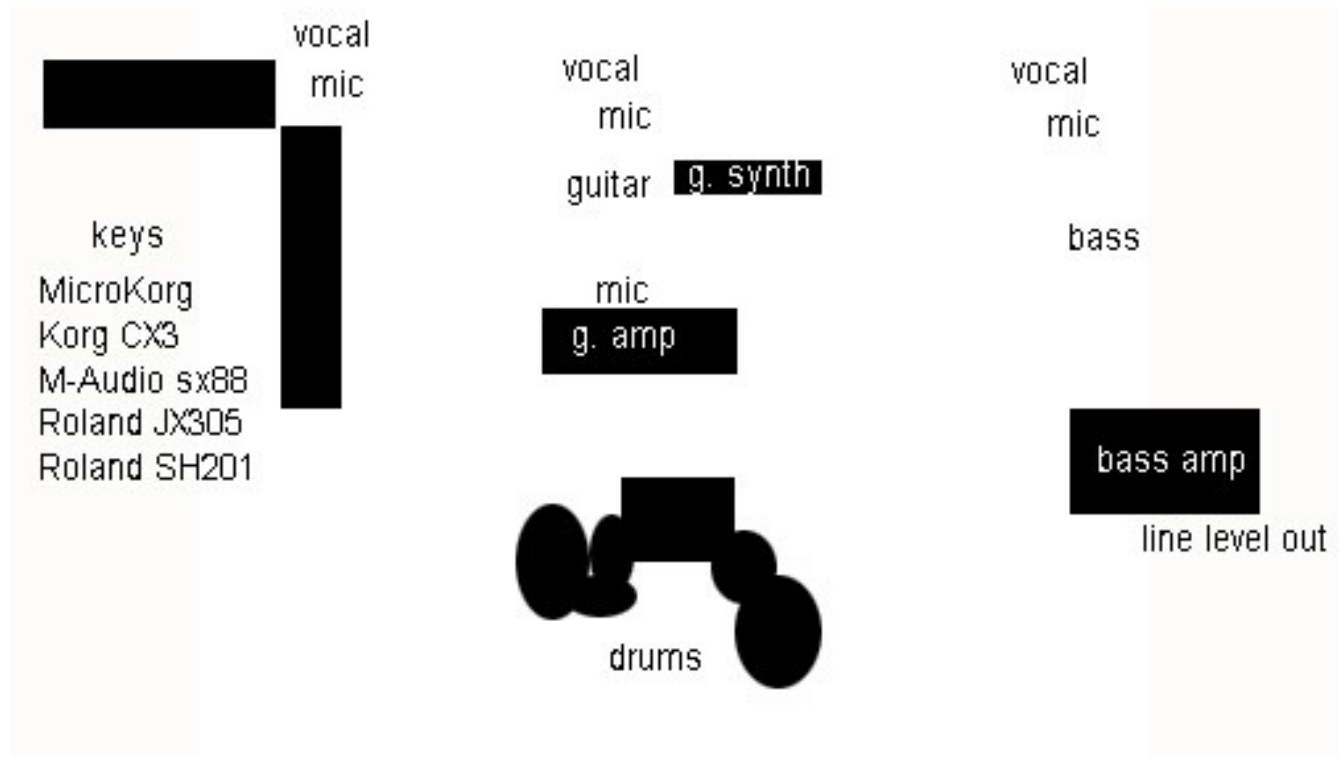

Defined Perception Input List/Audio Requirements

(note: DP owns an 8 channel DI rackmount)

guitar amp mic'd
guitar synth DI

keyboards: 5 mono DI channels for 5 keyboards

bass guitar: line out from amp

drums: 5 piece kit

3 vocals, across the front

Defined Perception is:

Steven Kaufman, keys

Jesse Payne, guitar

Nate Blew, bass

Jack Hinsen, drums

STAGE PLOT:

email: definedperception@yahoo.com | cell: Steven Kaufman, (217) 855-1755